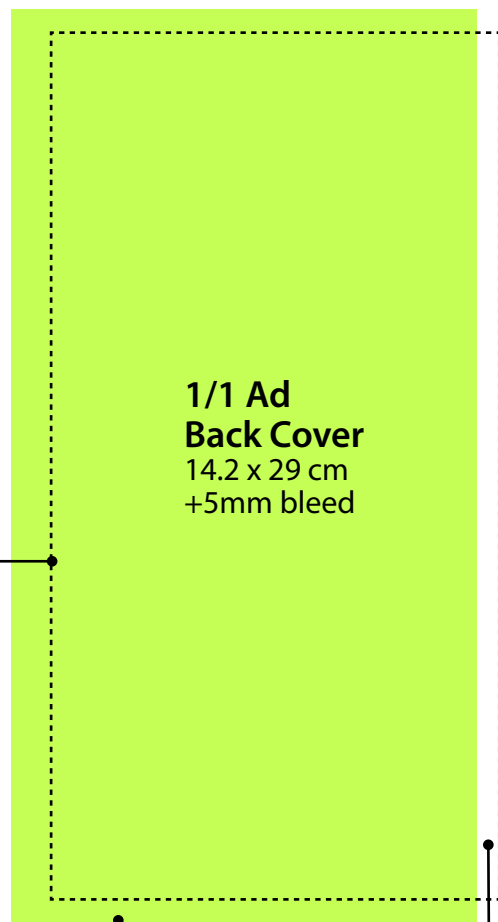

AD SPACE	AD SPACE	FULL COLOR (per issue)	+Artwork & Translation
1/4	13.2 cm W x 6.4 cm H	P5,500.00	+P700
1/2	13.2 cm W x 13.0 cm H	P10,400.00	+P800
1/1 Full Page	13.2 cm W x 26.6 cm H	P19,500.00	+P900
Center Fold Spread	28.2 cm W x 26.6 cm H	P47,000.00	+P1,500
Inside Front Cover (IFC) ^β	15.0 cm W x 29.0 cm H	P58,900.00	+P2,500
First Page(Right)	13.2 cm W x 26.6 cm H	P35,300.00	+P1,500
Inside Back Cover (IBC) ^β	15.0 cm W x 29.0 cm H	P58,800.00	+P1,500
Last page(Left)	13.2 cm W x 26.6 cm H	P35,300.00	+P1,500
Back Cover (BC) ^β	14.2 cm W x 29.0 cm H	P78,000.00	+P1,500

β (w/ bleed)- For BC, IBC, IFC Ads extend +5mm (bleed) on all sides of artwork (ie. extend 10mm to width & 10mm to height of ad dimensions)

The Advertising Department

Please look for Ms. Tina/Mr. Yamanaka

Ad Sizes Navi Manila Magazine

Width x Height

5mm bleed on all sides

Navi page size demarcation. Do not put any cutting marks or border in your ad.

5mm bleed on all sides

Navi Magazine Spine Info Area