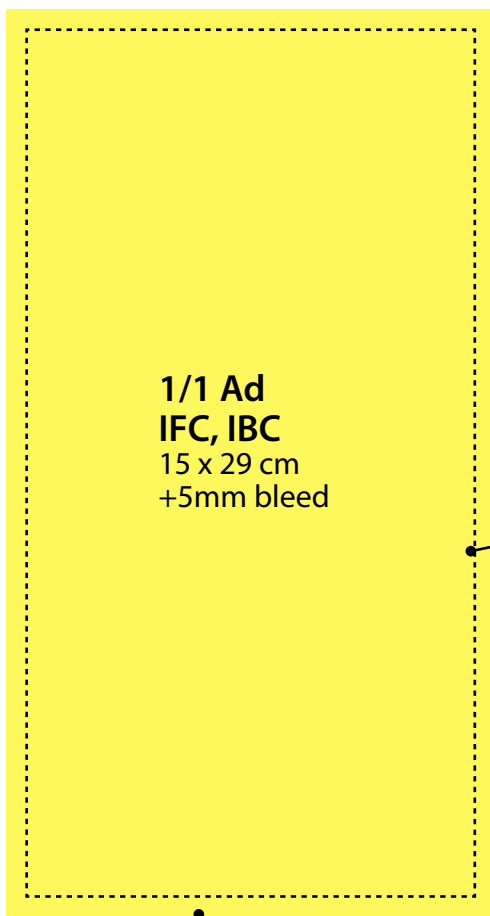

AD SPACE	AD SPACE	FULL COLOR (per issue)	+Artwork & Translation
1/4	13.2 cm W x 6.4 cm H	P5,500.00	+P700
1/2	13.2 cm W x 13.0 cm H	P10,400.00	+P800
1/1 Full Page	13.2 cm W x 26.6 cm H	P19,500.00	+P900
Center Fold Spread	28.2 cm W x 26.6 cm H	P47,000.00	+P1,500
Inside Front Cover (IFC) ^β	15.0 cm W x 29.0 cm H	P58,900.00	+P2,500
First Page(Right)	13.2 cm W x 26.6 cm H	P35,300.00	+P1,500
Inside Back Cover (IBC) ^β	15.0 cm W x 29.0 cm H	P58,800.00	+P1,500
Last page(Left)	13.2 cm W x 26.6 cm H	P35,300.00	+P1,500
Back Cover (BC) ^β	14.2 cm W x 29.0 cm H	P78,000.00	+P1,500

β (w/ bleed)- For BC, IBC, IFC Ads extend +5mm (bleed) on all sides of artwork (ie. extend 10mm to width & 10mm to height of ad dimensions)

The Advertising Department

Please look for Ms. Tina/Mr. Yamanaka

Address: _____ Tel: _____

_____ Fax: _____

ADVERTISEMENT SIZE: _____ Deadline for Submission: _____

Please Check:

	1/4	1/2	Full Page		Cntr Fld	IFC	1st Page (R)	IBC	Last Page (L)	BC
COLOR	<input type="checkbox"/>	<input type="checkbox"/>	<input type="checkbox"/>	COLOR	<input type="checkbox"/>	<input type="checkbox"/>	<input type="checkbox"/>	<input type="checkbox"/>	<input type="checkbox"/>	<input type="checkbox"/>

Ad Sizes Navi Manila Magazine

Width x Height

5mm bleed on all sides

Navi page size demarcation. Do not put any cutting marks or border in your ad.

5mm bleed on all sides

Navi Magazine Spine Info Area