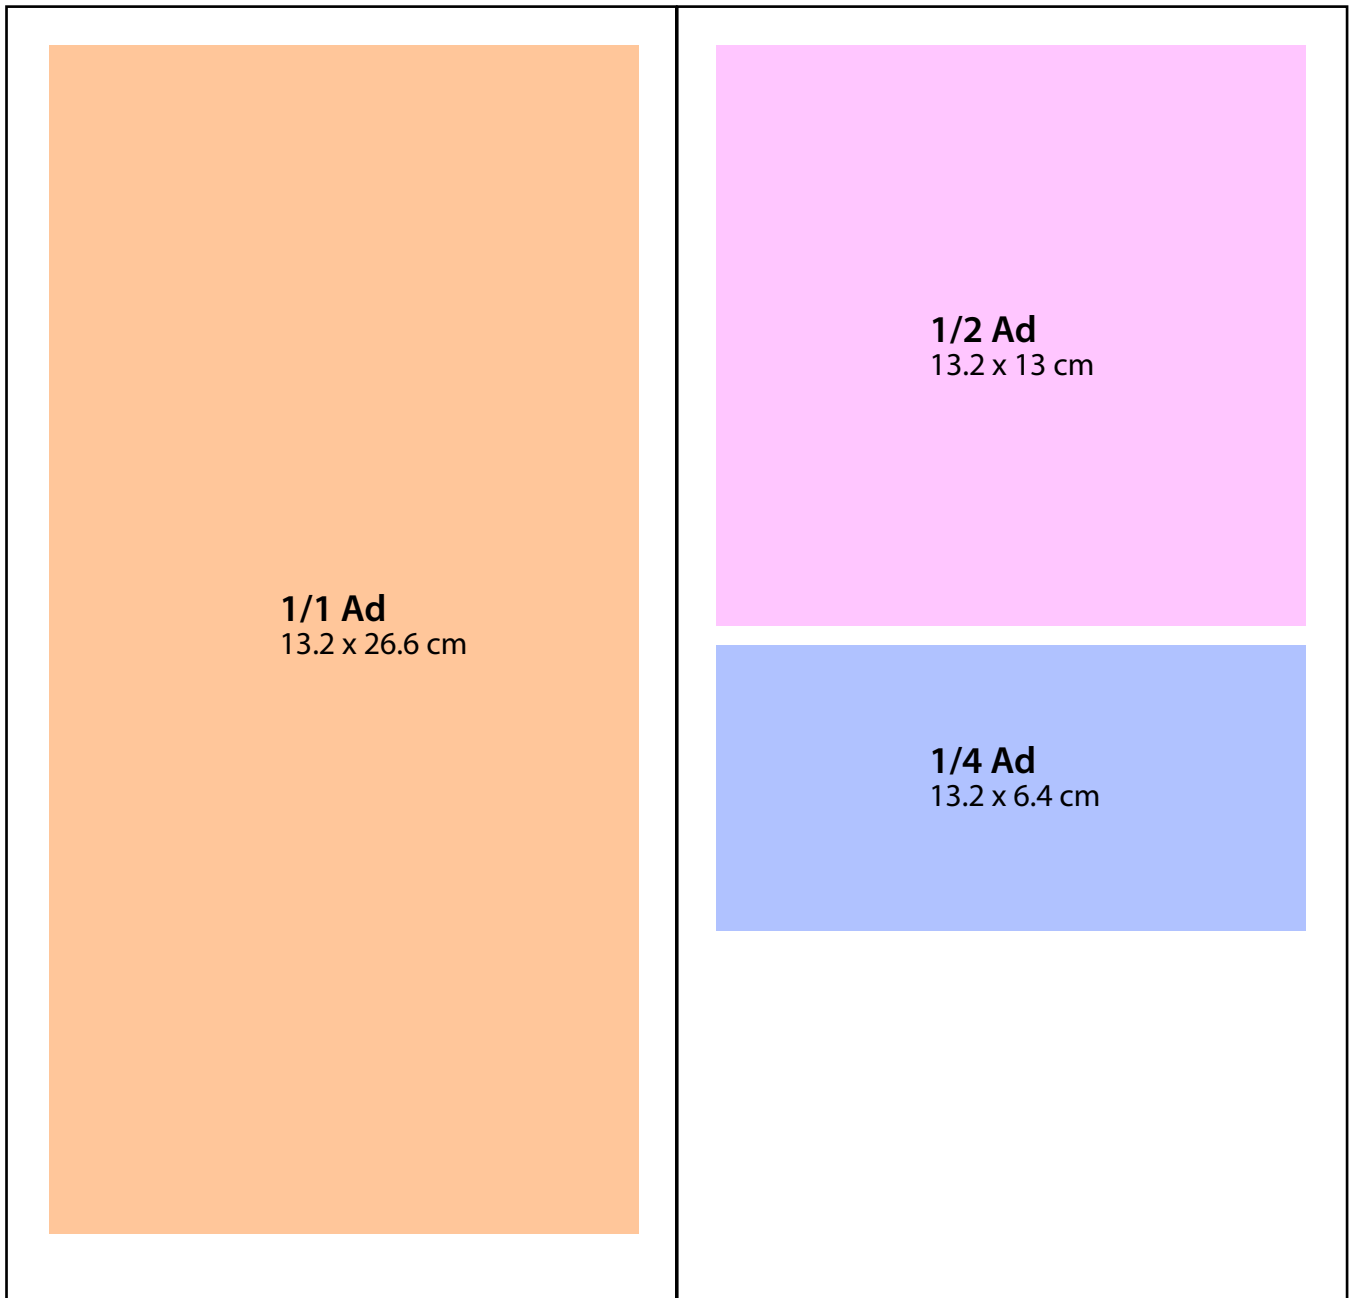

We invite you to place your ad reservations for your business or product! Navi Manila is the missing link that will provide advertisers 'The Edge' to reach this unique Japanese niche market.

36 + pages, glossy C2S, full-color, 15 x 29 cm
Publication Frequency: Monthly **Circulation:** 10,000 copies

AD SPACE	AD SPACE	FULL COLOR (per issue)	+Artwork & Translation
1/4	13.2 cm W x 6.4 cm H	P5,500.00	+P700
1/2	13.2 cm W x 13.0 cm H	P10,400.00	+P800
1/1 Full Page	13.2 cm W x 26.6 cm H	P19,500.00	+P900
Center Fold Spread	28.2 cm W x 26.6 cm H	P47,000.00	+P1,500
Inside Front Cover (IFC) ^β	15.0 cm W x 29.0 cm H	P58,900.00	+P2,500
First Page(Right)	13.2 cm W x 26.6 cm H	P35,300.00	+P1,500
Inside Back Cover (IBC) ^β	15.0 cm W x 29.0 cm H	P58,800.00	+P1,500
Last page(Left)	13.2 cm W x 26.6 cm H	P35,300.00	+P1,500
Back Cover (BC) ^β	14.2 cm W x 29.0 cm H	P78,000.00	+P1,500

β (w/ bleed)- For BC, IBC, IFC Ads extend +5mm (bleed) on all sides of artwork (ie. extend 10mm to width & 10mm to height of ad dimensions)

The Advertising Department

Please look for Ms. Tina/Mr. Yamanaka

Ad Sizes Navi Manila Magazine

Width x Height

5mm bleed on all sides

Navi page size demarcation. Do not put any cutting marks or border in your ad.

5mm bleed on all sides

Navi Magazine Spine Info Area